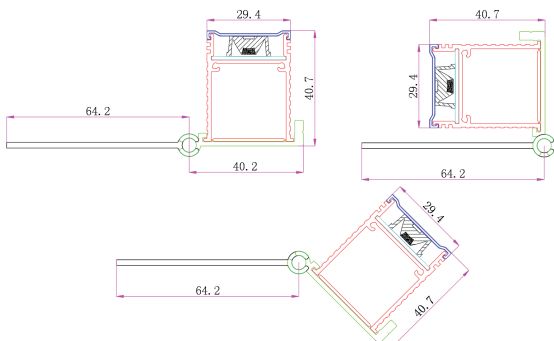

## PHYSICAL

Body	Extruded Aluminium
Dimensions	W29.5*H40*L1000mm
Finish	Powdear Coating
IP Rating	IP65

## OPTICAL

Lamp	LED
Cover	Clear Tempered glass
Beam Angle	8°/10°/15°/45°/60°/80° / 10*30°/20*45°/15*65°/15*45°
Color Temp.	Single Color
LED Chip	CREE   OSRAM
Lumen Output	+85lm / W
Color rendering i(Ra):	>82
Power factor (PF):	>0.9

Ref.	Wattage	Voltage	Color Temp	Beam	Control
HD-w18048R	24W	DC24V	RGB	8°/10°/15°/45°/60°/80° / 10*30°/20*45°/15*65°/15*45°	DMX
HD-w18048R	48W	DC24V	RGB	20°/30°/60°/80° / 15*45°	DMX
HD-w18048RW	24W	DC24V	RGBW	20°/30°/60°/80° / 15*45°	DMX
HD-w18048RW	48W	DC24V	RGBW	20°/30°/60°/80° / 15*45°	DMX