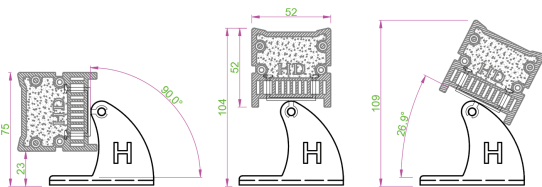

Surface Mount Wall Grazer: HD-W02036WX

Product Features

LED wall grazer are one of the most popular lighting fixtures for façade lighting projects. They can be used to create a stunning effect on both large and small projects. We offer a wide range of LED wall grazer, from 12 to 100 watts, in a variety of color temperatures, including RGB, single color, and tunable white.

PHYSICAL

Body	Extruded Aluminium
Dimensions	W52*H109*L1000mm
Finish	Powdear Coating
IP Rating	IP67

OPTICAL

Lamp	LED
Cover	Clear Tempered glass
Beam Angle	8°/10°/15°/45°/60°/80°/ 10°*30°/20°*45°/15°*65°/15°*45°
Color Temp.	Mono Color, RGB, RGBW
LED Chip	CREE | OSRAM
Lumen Output	+85lm / W
Color rendering i(Ra):	>82
Power factor (PF):	>0.9

ELECTRICAL

Power	24W | 36W | 60W |72W
Controller	Switch | Dali | DMX
Input voltage	220V -240V (Mono) | 24V (RGB, RGBW)
Lamp life	50,000 h
Ambient Temp.	-25°C ~ 50°C
Ambient Humidity	-25% ~ +60%
PCB	Excellent heat conductivity aluminum coefficient of heat conductivity ≥ 2.0w/mk
PCB Voltage protection	Reverse voltage protection
PCB Current Stabilization	Integrated current stabilization system

Ref.	Wattage	Voltage	Color Temp	Beam	Control
HD-W02036WX	36W	110V - 240V (Integral)	Mono Color	8°/10°/15°/45°/60°/80° / 10°*30°/20°*45°/15°*65°/15°*45°	On/Off
HD-W02045WX	45W	110V - 240V (Integral)	Mono Color	8°/10°/15°/45°/60°/80° / 10°*30°/20°*45°/15°*65°/15°*45°	On/Off
HD-W02060WX	60W	110V - 240V (Integral)	Mono Color	8°/10°/15°/45°/60°/80° / 10°*30°/20°*45°/15°*65°/15°*45°	On/Off
HD-W02072WX	72W	110V - 240V (Integral)	Mono Color	8°/10°/15°/45°/60°/80° / 10°*30°/20°*45°/15°*65°/15°*45°	On/Off
HD-W02024R3	24*3W	24V	RGB	20°/30°/60°/80° / 15°*45°	DMX
HD-W02024R4	24*4W	24V	RGBW	20°/30°/60°/80° / 15°*45°	DMX
HD-W02036R3	32*2W	110V - 240V (Integral)	RGB	20°/30°/60°/80° / 15°*45°	DMX
HD-W02024R4	36*2W	110V - 240V (Integral)	RGBW	20°/30°/60°/80° / 15°*45°	DMX