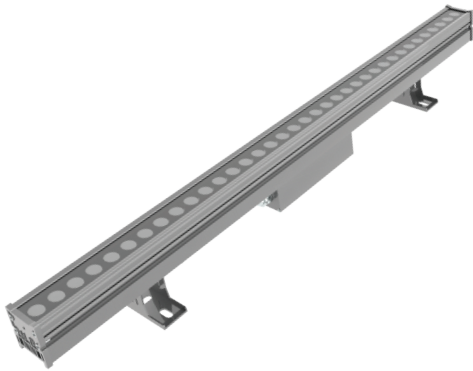

Surface Mount Wall Grazer: HD-W02036WX

Product Features

LED wall grazer are one of the most popular lighting fixtures for façade lighting projects. They can be used to create a stunning effect on both large and small projects. We offer a wide range of LED wall grazer, from 12 to 100 watts, in a variety of color temperatures, including RGB, single color, and tunable white.

PHYSICAL

Body	Extruded Aluminium
Dimensions	W52*H109*L1000mm
Finish	Powdear Coating
IP Rating	IP67

OPTICAL

Lamp	LED
Cover	Clear Tempered glass
Beam Angle	8°/10°/15°/45°/60°/80°/ 10°*30°/20°*45°/15°*65°/15°*45°
Color Temp.	Mono Color, RGB, RGBW
LED Chip	CREE | OSRAM
Lumen Output	+85lm / W
Color rendering i(Ra):	>82
Power factor (PF):	>0.9

ELECTRICAL

Power	24W | 36W | 60W |72W
Controller	Switch | Dali | DMX
Input voltage	220V -240V (Mono) | 24V (RGB, RGBW)
Lamp life	50,000 h
Ambient Temp.	-25°C ~ 50°C
Ambient Humidity	-25% ~ +60%
PCB	Excellent heat conductivity aluminum coefficient of heat conductivity ≥ 2.0w/mk
PCB Voltage protection	Reverse voltage protection
PCB Current Stabilization	Integrated current stabilization system

Ref.	Wattage	Voltage	Color Temp	Beam	Control
HD-W02036WX	36W	110V - 240V (Integral)	Mono Color	8°/10°/15°/45°/60°/80° / 10°*30°/20°*45°/15°*65°/15°*45°	On/Off
HD-W02045WX	45W	110V - 240V (Integral)	Mono Color	8°/10°/15°/45°/60°/80° / 10°*30°/20°*45°/15°*65°/15°*45°	On/Off
HD-W02060WX	60W	110V - 240V (Integral)	Mono Color	8°/10°/15°/45°/60°/80° / 10°*30°/20°*45°/15°*65°/15°*45°	On/Off
HD-W02072WX	72W	110V - 240V (Integral)	Mono Color	8°/10°/15°/45°/60°/80° / 10°*30°/20°*45°/15°*65°/15°*45°	On/Off
HD-W02024R3	24*3W	24V	RGB	20°/30°/60°/80° / 15°*45°	DMX
HD-W02024R4	24*4W	24V	RGBW	20°/30°/60°/80° / 15°*45°	DMX
HD-W02036R3	32*2W	110V - 240V (Integral)	RGB	20°/30°/60°/80° / 15°*45°	DMX
HD-W02024R4	36*2W	110V - 240V (Integral)	RGBW	20°/30°/60°/80° / 15°*45°	DMX