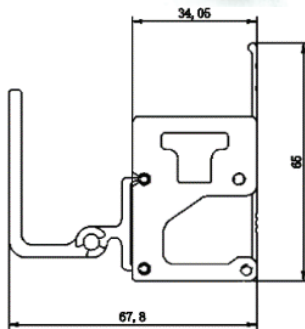

PHYSICAL

Body	Extruded Aluminium
Dimensions	W34*H65*L1000mm
Finish	Powder Coating
IP Rating	IP65

OPTICAL

Lamp	LED
Cover	Clear Tempered glass
Beam Angle	8°/10°/15°/45°/60°/80°/ 10*30°/20*45°/15*65°/15*45°
Color Temp.	Single Color
LED Chip	CREE OSRAM
Lumen Output	+85lm / W
Color rendering i(Ra):	>82
Power factor (PF):	>0.9

Ref.	Wattage	Voltage	Color Temp	Beam	Control
HD-W08036WX	36*1W	DC24V	Single Color	8°/10°/15°/45°/60°/80°/ 10*30°/20*45°/15*65°/15*45°	On/Off
HD-W08024R3	24*2(3in1)	DC24V	RGB	8°/10°/15°/45°/60°/80°/ 10*30°/20*45°/15*65°/15*45°	DMX
HD-W08024R4	24*2.5(4in1)	DC24V	RGBW	20°/30°/60°/80° / 15*45°	DMX