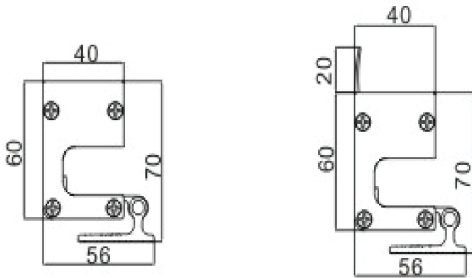

Ref.	Wattage	Voltage	Color Temp	Beam	Control
HD-W06024WX	24*1W	DC24V	Single Color	8°/10°/15°/45°/60°/80° / 10°30°/20°45°/15°65°/15°45°	On/Off
HD-W06036WX	36*1W	DC24V	Single Color	20°/30°/60°/80° / 15°45°	On/Off
HD-W06018R3	18*2W(3in1)	DC24V	RGB	20°/30°/60°/80° / 15°45°	DMX
HD-W06024R3	24*1.5W(3in1)	DC24V	RGB	20°/30°/60°/80° / 15°45°	DMX
HD-W06018R4	18*2W(4in1)	DC24V	RGBW	20°/30°/60°/80° / 15°45°	DMX
HD-W06024R4	24*2W(4in1)	DC24V	RGBW	20°/30°/60°/80° / 15°45°	DMX