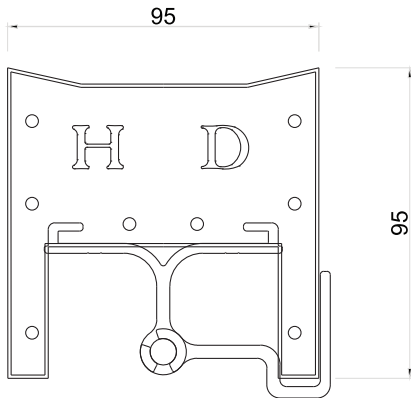

# Surface Mount Wall Grazer: HD-W04054WX

## PHYSICAL

Body	Extruded Aluminium
Dimensions	W95*H95*L1000mm
Finish	Powder Coating
IP Rating	IP67

## OPTICAL

Lamp	LED
Cover	Clear Tempered glass
Beam Angle	8°/10°/15°/45°/60°/80° / 10°30°/20°45°/15°65°/15°45°
Color Temp.	Single Color
LED Chip	CREE   OSRAM
Lumen Output	+85lm / W
Color rendering i(Ra):	>82
Power factor (PF):	>0.9