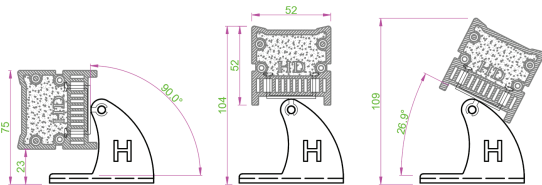

PHYSICAL

Body	Extruded Aluminium
Dimensions	W52*H109*L1000mm
Finish	Powder Coating
IP Rating	IP67

OPTICAL

Lamp	LED
Cover	Clear Tempered glass
Beam Angle	8°/10°/15°/45°/60°/80°/ 10°*30°/20°*45°/15°*65°/15°*45°
Color Temp.	Mono Color, RGB, RGBW
LED Chip	CREE OSRAM
Lumen Output	+85lm / W
Color rendering i(Ra):	>82
Power factor (PF):	>0.9

ELECTRICAL

Power	24W 36W 60W 72W
Controller	Switch Dali DMX
Input voltage	220V -240V (Mono) 24V (RGB, RGBW)
Lamp life	50,000 h
Ambient Temp.	-25° C ~ 50° C
Ambient Humidity	-25% ~ +60%
PCB	Excellent heat conductivity aluminum coefficient of heat conductivity $\geq 2.0\text{w/mk}$
PCB Voltage protection	Reverse voltage protection
PCB Current Stabilization	Integrated current stabilization system