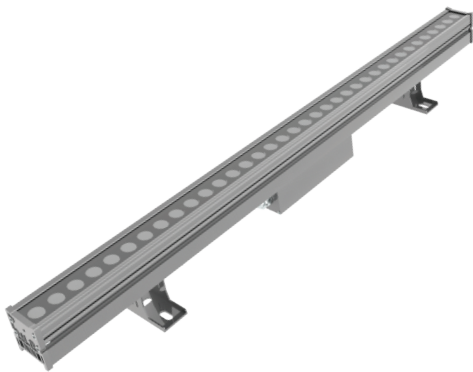

Surface Mount Wall Grazer: HD-W02036WX

Product Features

LED wall grazer are one of the most popular lighting fixtures for façade lighting projects. They can be used to create a stunning effect on both large and small projects. We offer a wide range of LED wall grazer, from 12 to 100 watts, in a variety of color temperatures, including RGB, single color, and tunable white.

PHYSICAL

Body	Extruded Aluminium
Dimensions	W52*H109*L1000mm
Finish	Powder Coating
IP Rating	IP67

OPTICAL

Lamp	LED
Cover	Clear Tempered glass
Beam Angle	8°/10°/15°/45°/60°/80°/ 10°*30°/20°*45°/15°*65°/15°*45°
Color Temp.	Mono Color, RGB, RGBW
LED Chip	CREE OSRAM
Lumen Output	+85lm / W
Color rendering i(Ra):	>82
Power factor (PF):	>0.9

ELECTRICAL

Power	24W 36W 60W 72W
Controller	Switch Dali DMX
Input voltage	220V -240V (Mono) 24V (RGB, RGBW)
Lamp life	50,000 h
Ambient Temp.	-25° C ~ 50° C
Ambient Humidity	-25% ~ +60%
PCB	Excellent heat conductivity aluminum coefficient of heat conductivity $\geq 2.0\text{w/mk}$
PCB Voltage protection	Reverse voltage protection
PCB Current Stabilization	Integrated current stabilization system