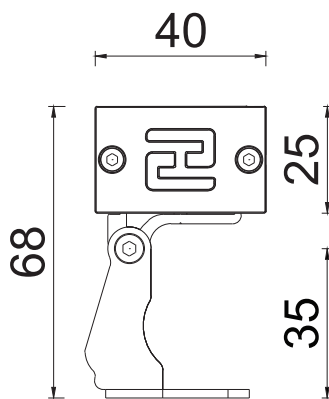

## PHYSICAL

Body	Extruded Aluminium
Dimensions	W40*H25*L1000mm
Finish	Powder Coating
IP Rating	IP65

## OPTICAL

Lamp	LED
Cover	Clear Tempered glass
Beam Angle	8°/10°/15°/45°/60°/80° / 10°30°/20°45°/15°65°/15°45°
Color Temp.	Single Color
LED Chip	CREE   OSRAM
Lumen Output	+85lm / W
Color rendering i(Ra):	>82
Power factor (PF):	>0.9

Ref.	Wattage	Voltage	Color Temp	Beam	Control
HD-W01724WX	24*1W	DC24V/AC220V	Single Color	8°/10°/15°/45°/60°/80° / 10°30°/20°45°/15°65°/15°45°	On/Off
HD-W01730WX	36*1W	DC24V/AC220V	Single Color	8°/10°/15°/45°/60°/80° / 10°30°/20°45°/15°65°/15°45°	On/Off
HD-W01718R3	24*1W(3in1)	DC24V	RGB	8°/10°/15°/45°/60°/80° / 10°30°/20°45°/15°65°/15°45°	DMX
HD-W01724R3	24*1.5W(4in1)	DC24V	RGBW	8°/10°/15°/45°/60°/80° / 10°30°/20°45°/15°65°/15°45°	DMX
HD-W01718R4	24*2W(3in1)	DC24V	RGB	8°/10°/15°/45°/60°/80° / 10°30°/20°45°/15°65°/15°45°	DMX
HD-W01724R4	24*3W(4in1)	DC24V	RGBW	8°/10°/15°/45°/60°/80° / 10°30°/20°45°/15°65°/15°45°	DMX