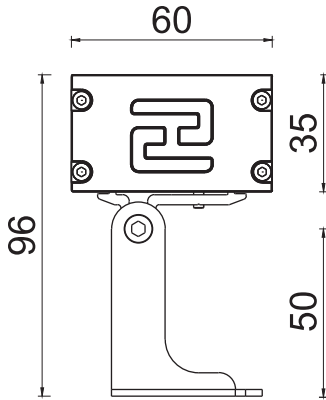

PHYSICAL

Body	Extruded Aluminium
Dimensions	W23.5*H20*L1000mm
Finish	Powdear Coating
IP Rating	IP65

OPTICAL

Lamp	LED
Cover	Clear Tempered glass
Beam Angle	8°/10°/15°/45°/60°/80° / 10*30°/20*45°/15*65°/15*45°
Color Temp.	Single Color
LED Chip	CREE OSRAM
Lumen Output	+85lm / W
Color rendering i(Ra):	>82
Power factor (PF):	>0.9

Ref.	Wattage	Voltage	Color Temp	Beam	Control
HD-W01654WX	54*1W	DC24V/AC220V	Single Color	8°/10°/15°/45°/60°/80° / 10*30°/20*45°/15*65°/15*45°	DMX
HD-W01648R3	36*1W(3in1)	DC24V/AC220V	RGB	8°/10°/15°/45°/60°/80° / 10*30°/20*45°/15*65°/15*45°	DMX
HD-W01672R3	48*1.5W(3in1)	DC24V/AC220V	RGB	8°/10°/15°/45°/60°/80° / 10*30°/20*45°/15*65°/15*45°	DMX
HD-W01648R4	36*1wW(4in1)	DC24V/AC220V	RGBW	8°/10°/15°/45°/60°/80° / 10*30°/20*45°/15*65°/15*45°	DMX
HD-W01672R4	48*1.5W(4in1)	DC24V/AC220V	RGBW	8°/10°/15°/45°/60°/80° / 10*30°/20*45°/15*65°/15*45°	DMX