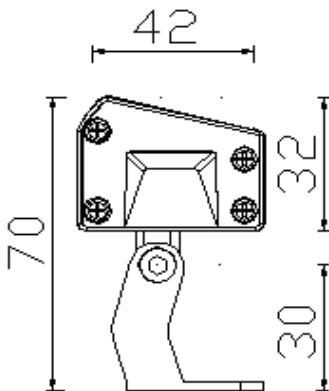

PHYSICAL

Body	Extruded Aluminium
Dimensions	W42*H32*L1000
Finish	Powdear Coating
IP Rating	IP67

OPTICAL

Lamp	LED
Cover	Clear Tempered glass
Beam Angle	8°/10°/15°/45°/60°/80° / 10°30°/20°45°/15°65°/15°45°
Color Temp.	Single Color
LED Chip	CREE OSRAM
Lumen Output	+85lm / W
Color rendering i(Ra):	>82
Power factor (PF):	>0.9