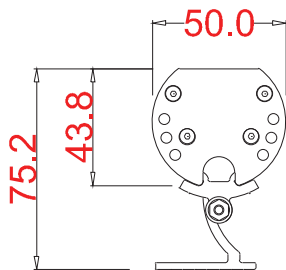

IP66 Rating	IK06	24 - 48 Vdc	24 - 72 Watts
5YRS Warranty	RGB RGBW	DMX	DALI

Specs

Body	Extruded Aluminium
Dimensions	D50*H75*L1000mm
Lamp	LED
Color	3000K,4000K,5000K,RGB,RGBW
Cover	Glass
LED Chip	Lumileds Philips
IP Rating	IP66
PCB	Rigid LED PCB (Resin potted)
Ambient Temp.	25°C ~ 50°C
Lamp life	50000 hrs

Model	Wattage	Beam Angle	Color temp	Voltage	Control
HD-W05024WX	24*1W	8° / 10° / 15° / 45° / 60° / 80° / 10*30° / 20*45° / 15*65° / 15*45°	Mono Color	24 to 48Vdc	On/Off Dali
HD-W05036WX	36*1W	8° / 10° / 15° / 45° / 60° / 80° / 10*30° / 20*45° / 15*65° / 15*45°	Mono Color	24 to 48Vdc	On/Off Dali
HD-W05024R3	24*1W(3in1)	20° / 30° / 60° / 80° / 15*45°	RGB	24 to 48Vdc	DMX
HD-W05024R4	24*1.5W(4in1)	20° / 30° / 60° / 80° / 15*45°	RGBW	24 to 48Vdc	DMX
HD-W05048R3	24*2W(3in1)	20° / 30° / 60° / 80° / 15*45°	RGB	24 to 48Vdc	DMX
HD-W05048R4	24*3W(4in1)	20° / 30° / 60° / 80° / 15*45°	RGBW	24 to 48Vdc	DMX