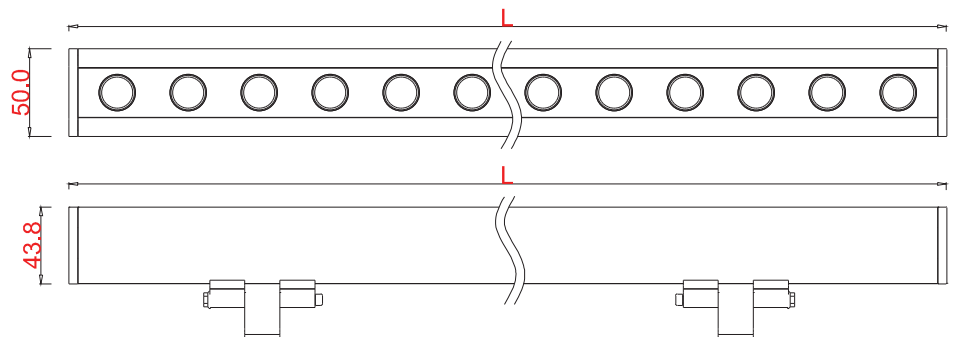

IP66 Rating	IK06	24 - 48 Vdc	24 - 72 Watts
5YRS Warranty	RGB RGBW	DMX	DALI

Specs

Body	Extruded Aluminium
Dimensions	D50*H75*L1000mm
Lamp	LED
Color	3000K,4000K,5000K,RGB,RGBW
Cover	Glass
LED Chip	Lumileds Philips
IP Rating	IP66
PCB	Rigid LED PCB (Resin potted)
Ambient Temp.	25°C ~ 50°C
Lamp life	50000 hrs

Model	Wattage	Beam Angle	Color temp	Voltage	Control
HD-W05024WX	24*1W	8° / 10° / 15° / 45° / 60° / 80° / 10*30° / 20*45° / 15*65° / 15*45°	Mono Color	24 to 48Vdc	On/Off Dali
HD-W05036WX	36*1W	8° / 10° / 15° / 45° / 60° / 80° / 10*30° / 20*45° / 15*65° / 15*45°	Mono Color	24 to 48Vdc	On/Off Dali
HD-W05024R3	24*1W(3in1)	20° / 30° / 60° / 80° / 15*45°	RGB	24 to 48Vdc	DMX
HD-W05024R4	24*1.5W(4in1)	20° / 30° / 60° / 80° / 15*45°	RGBW	24 to 48Vdc	DMX
HD-W05048R3	24*2W(3in1)	20° / 30° / 60° / 80° / 15*45°	RGB	24 to 48Vdc	DMX
HD-W05048R4	24*3W(4in1)	20° / 30° / 60° / 80° / 15*45°	RGBW	24 to 48Vdc	DMX