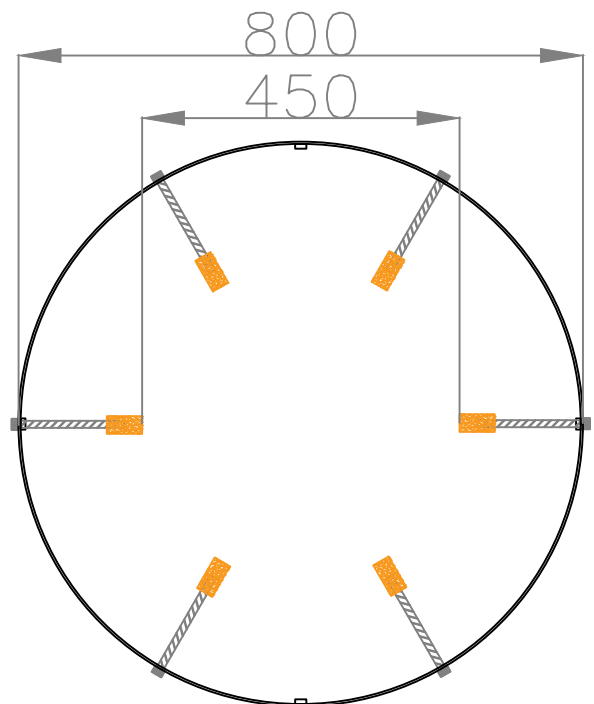

PALM TREE RING LIGHT

Accessories

Cowl

Honeycomb

IP68 Connector

Lead Cable

Ring Specs

Ring Dia	Ø500 Ø600 Ø700 Ø800 mm
Ring Materials	3mm thick 304 Stainless 316 Stainless Steel
Ring Height	50mm
Tightening bolt	M10 316 Stainless Steel with rubber head
Coating	Polyester powder coating with phosphocromating pre-finish

Spotlight Specs

Wattage	7W 12W
Input Voltage	220V (Integral) / 24V (Remote)
Beam Angle	15° 30° 45°
Color Temp	3000K 5000K RGB RGBW
Control Type	On/Off Dali DMX
IP Rating	IP66
Material	Aluminum
Coating	Polyester powder coating with phosphocromating pre-finish
Light Source	LED
Gasket	Silicone rubber
Cover	Tempered glass
Connector	Waterproof Male-Female Connector
Acessories	Honeycomb Cowl
Light Qty/Ring	2 4 6 8

FINISHES:

Light Grey

Dark Grey

Black Matt

Brown

Corten

White

Tree Diameter Range: 250 - 380mm

Tree Diameter Range: 250 - 480mm

Tree Diameter Range: 350 - 580mm

Tree Diameter Range: 450 - 680mm

Inquiry Form

Ring Size	<input type="checkbox"/> 500mm <input type="checkbox"/> 600mm <input type="checkbox"/> 700mm <input type="checkbox"/> 800mm
-----------	---