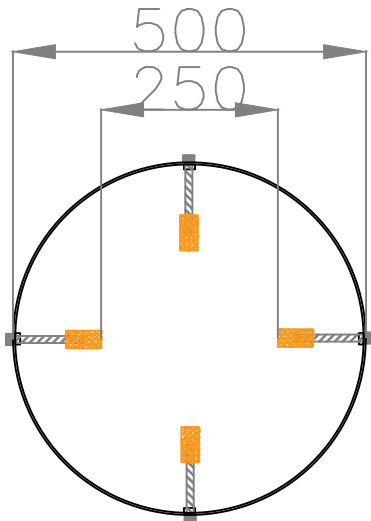

PALM TREE RING LIGHT

Accessories

Cowl

Honeycomb

IP68 Connector

Lead Cable

Ring Specs

Ring Dia	Ø500 Ø600 Ø700 Ø800 mm
Ring Materials	3mm thick 304 Stainless 316 Stainless Steel
Ring Height	50mm
Tightening bolt	M10 316 Stainless Steel with rubber head
Coating	Polyester powder coating with phosphocromating pre-finish

Spotlight Specs

Wattage	7W 12W
Input Voltage	220V (Integral) / 24V (Remote)
Beam Angle	15° 30° 45°
Color Temp	3000K 5000K RGB RGBW
Control Type	On/Off Dali DMX
IP Rating	IP66
Material	Aluminum
Coating	Polyester powder coating with phosphocromating pre-finish
Light Source	LED
Gasket	Silicone rubber
Cover	Tempered glass
Connector	Waterproof Male-Female Connector
Acessories	Honeycomb Cowl
Light Qty/Ring	2 4 6 8

FINISHES:

Light Grey

Dark Grey

Black Matt

Brown

Corten

White

Tree Diameter Range: 250 - 380mm

Tree Diameter Range: 250 - 480mm

Tree Diameter Range: 350 - 580mm

Tree Diameter Range: 450 - 680mm

Inquiry Form

Ring Size	<input type="checkbox"/> 500mm <input type="checkbox"/> 600mm <input type="checkbox"/> 700mm <input type="checkbox"/> 800mm
-----------	---