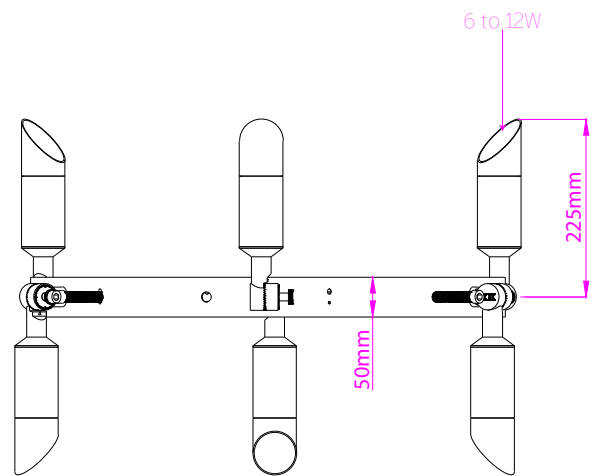

PALM TREE RING LIGHT

Accessories

Cowl

Honeycomb

IP68 Connector

Lead Cable

Ring Specs

Ring Dia	Ø500 Ø600 Ø700 Ø800 mm
Ring Materials	3mm thick 304 Stainless 316 Stainless Steel
Ring Height	50mm
Tightening bolt	M10 316 Stainless Steel with rubber head
Coating	Polyester powder coating with phosphocromating pre-finish

Spotlight Specs

Wattage	7W 12W
Input Voltage	220V (Integral) / 24V (Remote)
Beam Angle	15° 30° 45°
Color Temp	3000K 5000K RGB RGBW
Control Type	On/Off Dali DMX
IP Rating	IP66
Material	Aluminum
Coating	Polyester powder coating with phosphocromating pre-finish
Light Source	LED
Gasket	Silicone rubber
Cover	Tempered glass
Connector	Waterproof Male-Female Connector
Acessories	Honeycomb Cowl
Light Qty/Ring	2 4 6 8

FINISHES:

Light Grey

Dark Grey

Black Matt

Brown

Corten

White

Tree Diameter Range: 250 - 380mm

Tree Diameter Range: 250 - 480mm

Tree Diameter Range: 350 - 580mm

Tree Diameter Range: 450 - 680mm

Inquiry Form

Ring Size	<input type="checkbox"/> 500mm <input type="checkbox"/> 600mm <input type="checkbox"/> 700mm <input type="checkbox"/> 800mm
-----------	---