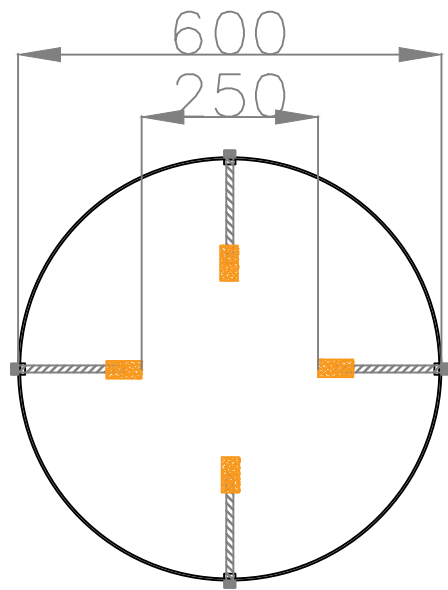

PALM TREE RING LIGHT

Accessories

Cowl

Honeycomb

IP68 Connector

Lead Cable

Ring Specs

Ring Dia	Ø500 Ø600 Ø700 Ø800 mm
Ring Materials	3mm thick 304 Stainless 316 Stainless Steel
Ring Height	50mm
Tightening bolt	M10 316 Stainless Steel with rubber head
Coating	Polyester powder coating with phosphocromating pre-finish

Spotlight Specs

Wattage	7W 12W
Input Voltage	220V (Integral) / 24V (Remote)
Beam Angle	15° 30° 45°
Color Temp	3000K 5000K RGB RGBW
Control Type	On/Off Dali DMX
IP Rating	IP66
Material	Aluminum
Coating	Polyester powder coating with phosphocromating pre-finish
Light Source	LED
Gasket	Silicone rubber
Cover	Tempered glass
Connector	Waterproof Male-Female Connector
Acessories	Honeycomb Cowl
Light Qty/Ring	2 4 6 8

FINISHES:

Light Grey

Dark Grey

Black Matt

Brown

Corten

White

Tree Diameter Range: 250 - 380mm

Tree Diameter Range: 250 - 480mm

Tree Diameter Range: 350 - 580mm

Tree Diameter Range: 450 - 680mm

Inquiry Form

Ring Size	<input type="checkbox"/> 500mm <input type="checkbox"/> 600mm <input type="checkbox"/> 700mm <input type="checkbox"/> 800mm
-----------	---