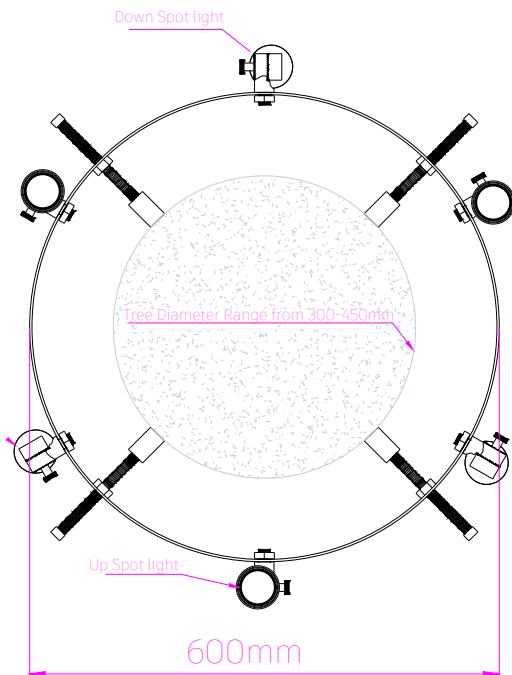

PALM TREE RING LIGHT

Accessories

Cowl

Honeycomb

IP68 Connector

Lead Cable

Ring Specs

Ring Dia	Ø500 Ø600 Ø700 Ø800 mm
Ring Materials	3mm thick 304 Stainless 316 Stainless Steel
Ring Height	50mm
Tightening bolt	M10 316 Stainless Steel with rubber head
Coating	Polyester powder coating with phosphocromating pre-finish

Spotlight Specs

Wattage	7W 12W
Input Voltage	220V (Integral) / 24V (Remote)
Beam Angle	15° 30° 45°
Color Temp	3000K 5000K RGB RGBW
Control Type	On/Off Dali DMX
IP Rating	IP66
Material	Aluminum
Coating	Polyester powder coating with phosphocromating pre-finish
Light Source	LED
Gasket	Silicone rubber
Cover	Tempered glass
Connector	Waterproof Male-Female Connector
Acessories	Honeycomb Cowl
Light Qty/Ring	2 4 6 8

FINISHES:

Light Grey

Dark Grey

Black Matt

Brown

Corten

White

Tree Diameter Range: 250 - 380mm

Tree Diameter Range: 250 - 480mm

Tree Diameter Range: 350 - 580mm

Tree Diameter Range: 450 - 680mm

Inquiry Form

Ring Size	<input type="checkbox"/> 500mm <input type="checkbox"/> 600mm <input type="checkbox"/> 700mm <input type="checkbox"/> 800mm
-----------	---