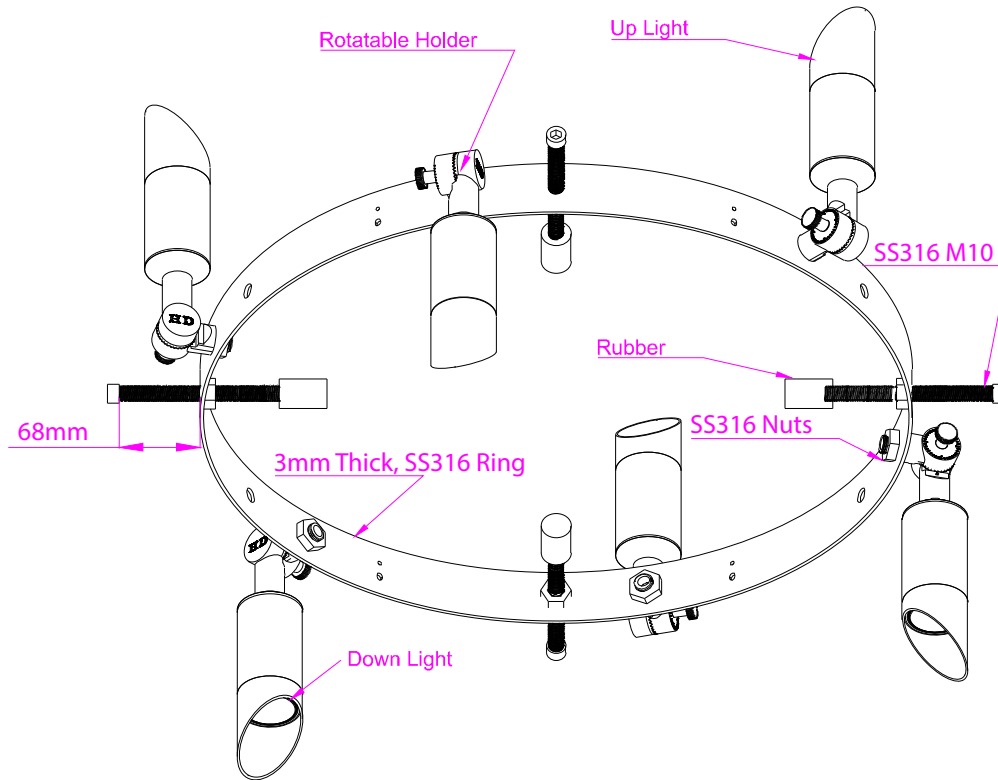

PALM TREE RING LIGHT

Accessories

Cowl

Honeycomb

IP68 Connector

Lead Cable

Ring Specs

Ring Dia	Ø500 Ø600 Ø700 Ø800 mm
Ring Materials	3mm thick 304 Stainless 316 Stainless Steel
Ring Height	50mm
Tightening bolt	M10 316 Stainless Steel with rubber head
Coating	Polyester powder coating with phosphocromating pre-finish

Spotlight Specs

Wattage	7W 12W
Input Voltage	220V (Integral) / 24V (Remote)
Beam Angle	15° 30° 45°
Color Temp	3000K 5000K RGB RGBW
Control Type	On/Off Dali DMX
IP Rating	IP66
Material	Aluminum
Coating	Polyester powder coating with phosphocromating pre-finish
Light Source	LED
Gasket	Silicone rubber
Cover	Tempered glass
Connector	Waterproof Male-Female Connector
Acessories	Honeycomb Cowl
Light Qty/Ring	2 4 6 8

FINISHES:

Light Grey

Dark Grey

Black Matt

Brown

Corten

White

Tree Diameter Range: 250 - 380mm

Tree Diameter Range: 250 - 480mm

Tree Diameter Range: 350 - 580mm

Tree Diameter Range: 450 - 680mm

Inquiry Form

Ring Size	<input type="checkbox"/> 500mm <input type="checkbox"/> 600mm <input type="checkbox"/> 700mm <input type="checkbox"/> 800mm
-----------	---