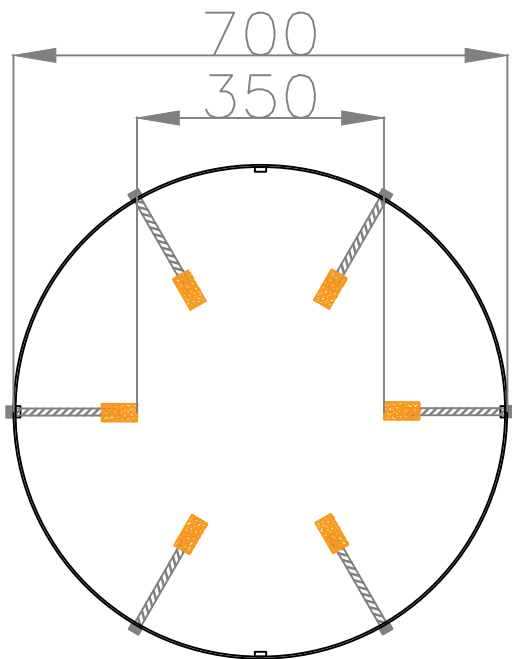

PALM TREE RING LIGHT

Accessories

Cowl

Honeycomb

IP68 Connector

Lead Cable

Ring Specs

Ring Dia	Ø500 Ø600 Ø700 Ø800 mm
Ring Materials	3mm thick 304 Stainless 316 Stainless Steel
Ring Height	50mm
Tightening bolt	M10 316 Stainless Steel with rubber head
Coating	Polyester powder coating with phosphocromating pre-finish

Spotlight Specs

Wattage	7W 12W
Input Voltage	220V (Integral) / 24V (Remote)
Beam Angle	15° 30° 45°
Color Temp	3000K 5000K RGB RGBW
Control Type	On/Off Dali DMX
IP Rating	IP66
Material	Aluminum
Coating	Polyester powder coating with phosphocromating pre-finish
Light Source	LED
Gasket	Silicone rubber
Cover	Tempered glass
Connector	Waterproof Male-Female Connector
Acessories	Honeycomb Cowl
Light Qty/Ring	2 4 6 8

FINISHES:

Light Grey

Dark Grey

Black Matt

Brown

Corten

White

Tree Diameter Range: 250 - 380mm

Tree Diameter Range: 250 - 480mm

Tree Diameter Range: 350 - 580mm

Tree Diameter Range: 450 - 680mm

Inquiry Form

Ring Size	<input type="checkbox"/> 500mm <input type="checkbox"/> 600mm <input type="checkbox"/> 700mm <input type="checkbox"/> 800mm
-----------	---