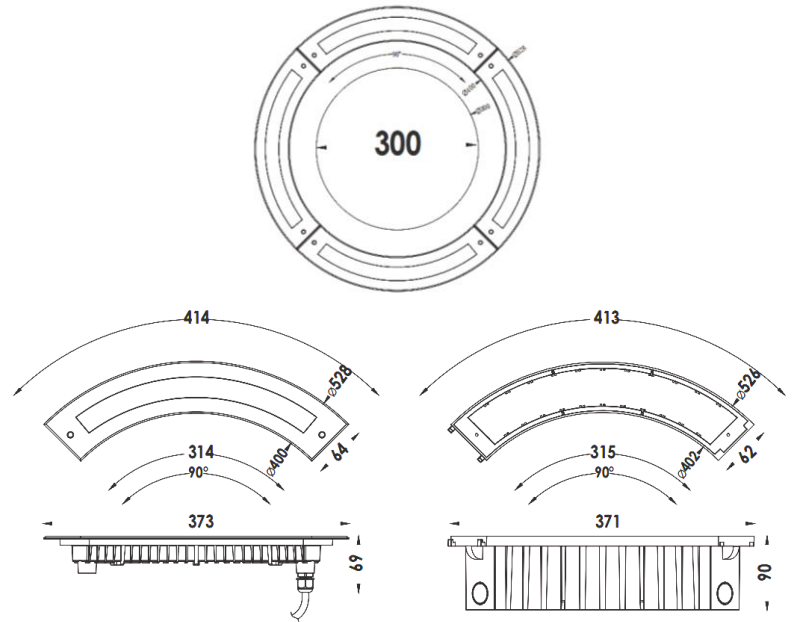

## LUMINAIRE SPECIFICATION

Luminaire Ref:	Recessed Tree Ring Lights	Prod Code:	HD-I5213
----------------	---------------------------	------------	----------

Mounting sleeve

Source Data		Light Fittings Data	
<b>Source Type :</b>	LED	<b>Housing:</b>	Anodized Aluminum 6061.+ Top SS Cover
<b>Lamp Load :</b>	Mono Color : 12W , RGB 18W	<b>Safety Glass:</b>	8 mm Tempered Glass
<b>LED Chip:</b>	OSRAM	<b>IP Rating:</b>	IP67
<b>Color:</b>	3000K / RGB	<b>IK Rating</b>	IK09
<b>Input Voltage:</b>	Mono Color : 220V, RGB: 24V	<b>Size:</b>	L414*H90mm
<b>Beam Angle:</b>	8° / 15° / 25° / 40° / 60°   Symetrical : 15*30° / 15*45° / 15*60°	<b>Gasket:</b>	Tooling Shaped Seal
<b>Color renderingi(Ra):</b>	>80	<b>Ambient temperature:</b>	-25°C~ +60°C
<b>Powerfactor(PF):</b>	>0.9	<b>PCB:</b>	Excellent heat conductivity aluminum coefficient of heat conductivity ≥ 2.0w/mk
<b>Output Lumen:</b>	>1020lm	<b>Warranty:</b>	3 Years
<b>Control</b>	On, Off   Dali		