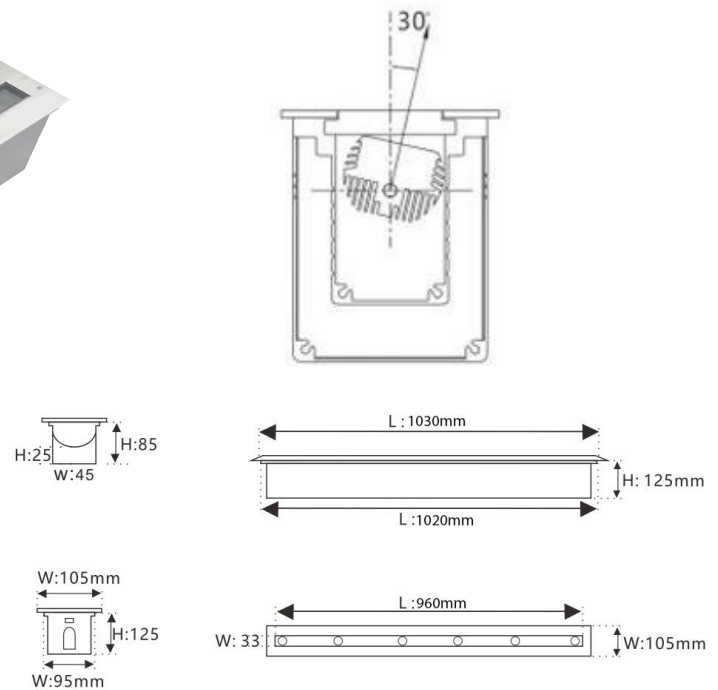

LUMINAIRE SPECIFICATION

| | | | |
|----------------|---------------------------|------------|-------------|
| Luminaire Ref: | Adjustable Inground Light | Prod Code: | HD-I31036WX |
|----------------|---------------------------|------------|-------------|

| Source Data | | Light Fittings Data | |
|------------------------------|------------|------------------------------|--|
| Source Type : | LED | Housing: | Anodized Aluminum 6061.+ Top SS Cover |
| Lamp Load : | 24W 45W | Safety Glass: | Tempered Glass |
| LED Chip: | OSRAM | IP Rating: | IP67 |
| Color: | 3000K | IK Rating | IK10 |
| Input Voltage: | AC220V | Size: | L1030*W105*H125mm |
| Beam Angle: | Elliptical | Gasket: | Tooling Shaped Seal |
| Color renderingi(Ra): | >80 | Ambient temperature : | -25°C~ +60°C |
| Powerfactor(PF): | >0.9 | PCB: | Excellent heat conductivity aluminum coefficient of heat conductivity $\geq 2.0w/mk$ |
| Output Lumen: | >3825 | Warranty: | 3 Years |
| Control | On, Off | | |
| Weight | 4 KG | | |