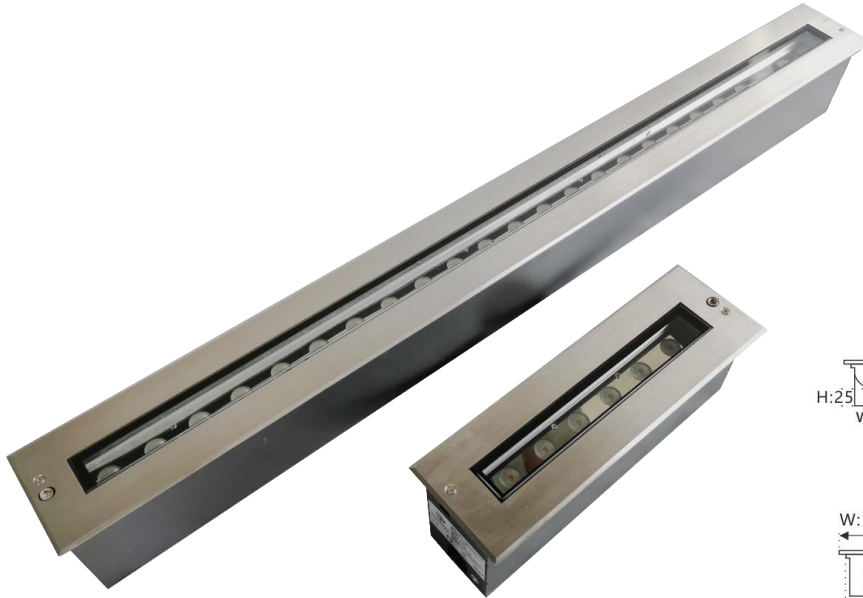

LUMINAIRE SPECIFICATION

| | | | |
|----------------|---------------------------|------------|-------------|
| Luminaire Ref: | Adjustable Inground Light | Prod Code: | HD-I31036WX |
|----------------|---------------------------|------------|-------------|

| Source Data | | Light Fittings Data | |
|------------------------------|------------|------------------------------|--|
| Source Type : | LED | Housing: | Anodized Aluminum 6061.+ Top SS Cover |
| Lamp Load : | 24W 45W | Safety Glass: | Tempered Glass |
| LED Chip: | OSRAM | IP Rating: | IP67 |
| Color: | 3000K | IK Rating | IK10 |
| Input Voltage: | AC220V | Size: | L1030*W105*H125mm |
| Beam Angle: | Elliptical | Gasket: | Tooling Shaped Seal |
| Color renderingi(Ra): | >80 | Ambient temperature : | -25°C~ +60°C |
| Powerfactor(PF): | >0.9 | PCB: | Excellent heat conductivity aluminum coefficient of heat conductivity $\geq 2.0w/mk$ |
| Output Lumen: | >3825 | Warranty: | 3 Years |
| Control | On, Off | | |
| Weight | 4 KG | | |